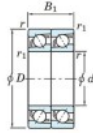

Roulement à bille simple rangée 7309-CDT-JTEKT - 7309-CDT-JTEKT

<https://www.123roulement.be/roulement-palier/roulement-bille/simple-rangee/7309-cdt-jtekt>

Boundary dimensions

Bearing No.	Boundary dimensions(mm)					Basic load ratings(kN)		Fatigue load factor		Limiting speeds(min-1)
	d	D	B	r1(max)	r2(max)	C	C0	C1	C2	Grease lub.
7309CDT	45	100	50	1.5	1	127	86.7	6.4	13.5	7200

CARACTÉRISTIQUES PRODUIT

Marque	JTEKT
N° Ean13	3616060654960
Diam. intérieur	45 mm
Diam. extérieur	100 mm
Epaisseur	50 mm
Vitesse limite	7200 rpm
Charge dynamique	127 kN
Charge statique	86.7 kN
Conditionnement	1

contact@123roulement.be

02 808 18 02

CRT4 de Lesquin 60 Rue Du Haut De Sainghin 59273 Fretin FRANCE