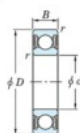

Roulement à bille simple rangée 6907-2RU-JTEKT - 6907-2RU-JTEKT

<https://www.123roulement.be/roulement-palier/roulement-bille/simple-rangee/6907-2ru-jtekt>

Boundary dimensions