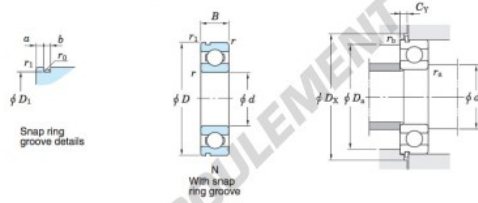

Roulement à bille simple rangée 6208-N-JTEKT - 6208-N-JTEKT

<https://www.123roulement.be/roulement-palier/roulement-bille/simple-rangee/6208-n-jtekt>

Single-row deep groove ball bearings ——— Koyo
snap ring groove type
locating snap ring type

Boundary dimensions (mm)				Basic load ratings (kN)			Factor	Limiting speeds (min ⁻¹)		Bearing No.		D ₁ max.
d	D	B	r	r ₁	C ₀	C _{10r}	f _s	Grease lub.	Oil lub.	With snap ring groove	With locating snap ring	
40	80	18	1.1	0.5	29.1	17.8	14.0	8 300	10 000	6208N		76.81

Dimensions of snap ring groove (mm)			Dimensions of locating snap ring (mm)		Mounting dimensions (mm)						(Refer.) Mass (kg)	(Refer.) Bearing No.
a	b	r ₀	D ₂	f	d ₄	D ₄	D ₂	C _Y	r _a	r _b		
max.	±0.15	max.	max.	±0.05	max.	max.	min.	max.	max.	max.	0.366	6208N
3.28	2.05	0.6	86.6	1.65	46.5	73.5	88	4.67	1	0.5		