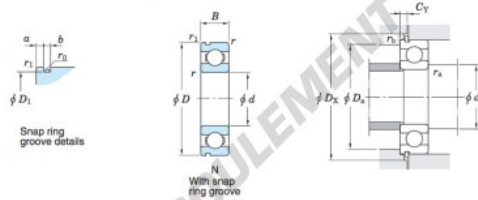

### Single-row deep groove ball bearings — Koyo snap ring groove type locating snap ring type

Boundary dimensions (mm)				Basic load ratings (kN)			Factor		Limiting speeds (min <sup>-1</sup> )		Bearing No.		D <sub>1</sub> max.
d	D	B	r	r <sub>1</sub>	C <sub>0</sub>	C <sub>10r</sub>	f <sub>0</sub>	Grease lub.	Oil lub.	With snap ring groove	With locating snap ring		
30	72	19	1.1	0.5	26.7	15.0	13.3	9 600	12 000	<b>6306N</b>		68.81	

Dimensions of snap ring groove (mm)			Dimensions of locating snap ring (mm)		Mounting dimensions (mm)						(Refer.) Mass (kg)	(Refer.) Bearing No.		
a	b	r <sub>0</sub>	D <sub>2</sub>	f	d <sub>s</sub>	D <sub>s</sub>	D <sub>x</sub>	C <sub>Y</sub>	r <sub>a</sub>	r <sub>b</sub>	max.	max.	max.	max.
3.28	2.05	0.6	78.6	1.65	36.5	65.5	80	4.67	1	0.5	0.346	<b>6306N</b>		