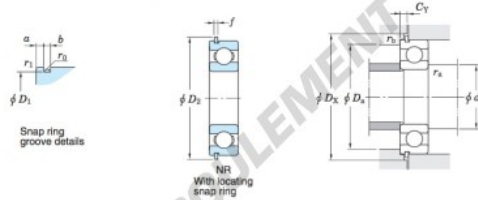

### Single-row deep groove ball bearings — Koyo snap ring groove type locating snap ring type

| Boundary dimensions (mm) |     |     |            | Basic load ratings (kN) |       |           | Factor $f_0$ | Limiting speeds (min <sup>-1</sup> ) |          | Bearing No.           |                         | $D_1$ max. |
|--------------------------|-----|-----|------------|-------------------------|-------|-----------|--------------|--------------------------------------|----------|-----------------------|-------------------------|------------|
| $d$                      | $D$ | $B$ | $r_1$ min. | $r_1$ max.              | $C_0$ | $C_{10r}$ |              | Grease lub.                          | Oil lub. | With snap ring groove | With locating snap ring |            |
| 30                       | 55  | 13  | 1          | 0.5                     | 13.2  | 8.25      | 14.7         | 13 000                               | 15 000   | 6006NR                | 52.6                    |            |