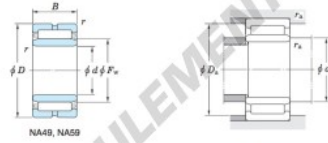

Roulement à rouleaux NA5928-JTEKT - NA5928-JTEKT

<https://www.123roulement.be/roulement-palier/roulement-rouleaux/rouleaux/na5928-jtekt>

Machined ring needle roller bearings **Koyo**
F_w 29 – 37 mm
With inner ring

Boundary dimensions (mm)				Basic load ratings (kN)		Limiting speeds¹⁾ (min⁻¹)		Bearing No.
F_w	d	D	B	C_r	C_{0r}	Oil lub.	Without inner ring	
160	140	190	67	283.0	696.0	2 800	—	
Mounting dimensions (mm)				(Refer.) Mass (kg)		(Refer.) Applicable inner ring No.		
With inner ring				Without inner ring	With inner ring			
NA5928				148	5.42	IRM14016067		

CARACTÉRISTIQUES PRODUIT

Marque	JTEKT
N° Ean13	3663952484402
Diam. intérieur	140 mm
Diam. extérieur	190 mm
Épaisseur	67 mm
Poids	5420 g
Conditionnement	1

contact@123roulement.be

02 808 18 02

CRT4 de Lesquin 60 Rue Du Haut De Sainghin 59273 Fretin FRANCE