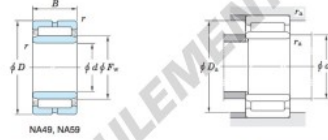

Roulement à rouleaux NA4928-JTEKT - NA4928-JTEKT

<https://www.123roulement.be/roulement-palier/roulement-rouleaux/rouleaux/na4928-jtekt>

Machined ring needle roller bearings

F_w 29 – 37 mm

With inner ring

Boundary dimensions (mm)					Basic load ratings (kN)		Limiting speeds¹⁾ (min⁻¹)		Bearing No.	
F_w	d	D	B	B_r	C_r	C_{10}	Oil lub.		Without inner ring	
160	140	190	50	—	232.0	540.0	2 800		—	
Mounting dimensions (mm)					(Refer.) Mass (kg)		(Refer.) Applicable inner ring No.			
With inner ring					Without inner ring	With inner ring				
NA4928					148	182	1.5	2.350	4.08	IRM14016050

CARACTÉRISTIQUES PRODUIT

Marque	JTEKT
N° Ean13	3663952484389
Diam. intérieur	140 mm
Diam. extérieur	190 mm
Épaisseur	50 mm
Poids	4080 g
Conditionnement	1

contact@123roulement.be

02 808 18 02

CRT4 de Lesquin 60 Rue Du Haut De Sainghin 59273 Fretin FRANCE