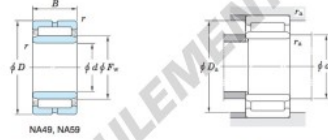

Roulement à rouleaux NA4926-JTEKT - NA4926-JTEKT

<https://www.123roulement.be/roulement-palier/roulement-rouleaux/rouleaux/na4926-jtekt>

Machined ring needle roller bearings Koyo
F_w 29 – 37 mm

With inner ring

Boundary dimensions (mm)				Basic load ratings (kN)		Limiting speeds¹⁾ (min⁻¹)		Bearing No.	
F_w	d	D	B	C_r	C₁₀	Oil lub.	Without inner ring		
150	130	180	50	225.0	508.0	3 000	—		
Mounting dimensions (mm)				(Refer.) Mass (kg)		(Refer.) Applicable inner ring No.			
With inner ring				Without inner ring	With inner ring				
NA4926				138	172	1.5	2.21	3.83	IRM13015050

CARACTÉRISTIQUES PRODUIT

Marque	JTEKT
N° Ean13	3663952484341
Diam. intérieur	130 mm
Diam. intérieur	5.118" inch
Diam. extérieur	180 mm
Diam. extérieur	7.087" inch
Epaisseur	50 mm
Epaisseur	1.969" inch
Poids	3830 g
Conditionnement	1

contact@123roulement.be

02 808 18 02

CRT4 de Lesquin 60 Rue Du Haut De Sainghin 59273 Fretin FRANCE