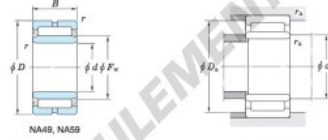

Roulement à rouleaux NA5922-JTEKT - NA5922-JTEKT

<https://www.123roulement.be/roulement-palier/roulement-rouleaux/rouleaux/na5922-jtekt>

Machined ring needle roller bearings ————— **Koyo**
F_w 29 – 37 mm

With inner ring

Boundary dimensions (mm)					Basic load ratings (kN)		Limiting speed¹⁾ (min⁻¹)	Bearing No.
F_w	d	D	B	B_o	C_r	C_{0r}	Oil lub.	Without inner ring
125	110	150	54	—	195.0	448.0	3 700	—
		Mounting dimensions (mm)			(Refer.) Mass (kg)		(Refer.)	Applicable
		d_o	D_o	r_o	Without inner ring	With inner ring	inner ring	No.
		max.	max.	max.	1.890	2.74	IRM11012554	
		NA5922			116.5	143.5	1	

CARACTÉRISTIQUES PRODUIT

Marque	JTEKT
N° Ean13	3663952484280
Diam. intérieur	110 mm
Diam. intérieur	4.331" inch
Diam. extérieur	150 mm
Diam. extérieur	5.906" inch
Epaisseur	54 mm
Epaisseur	2.126" inch
Poids	2740 g
Conditionnement	1

contact@123roulement.be

02 808 18 02

CRT4 de Lesquin 60 Rue Du Haut De Sainghin 59273 Fretin FRANCE