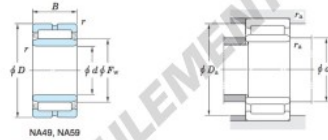

Roulement à rouleaux NA4920-JTEKT - NA4920-JTEKT

<https://www.123roulement.be/roulement-palier/roulement-rouleaux/rouleaux/na4920-jtekt>

Machined ring needle roller bearings **Koyo**
F_W 29 – 37 mm

With inner ring

Boundary dimensions (mm)					Basic load ratings (kN)		Limiting speeds¹⁾ (min⁻¹)		Bearing No.	
F_w	d	D	B	B_e	C_r	C_{0r}	Oil lub.		Without inner ring	
115	100	140	40	—	144.0	296.0	4 000		—	
Mounting dimensions (mm)					(Refer.) Mass (kg)		(Refer.) Applicable inner ring No.			
With inner ring					Without inner ring	With inner ring				
NA4920					106.5	133.5	1	1.160	1.36	IRM10011540

CARACTÉRISTIQUES PRODUIT

Marque	JTEKT
N° Ean13	3663952484228
Diam. intérieur	100 mm
Diam. intérieur	3.937" inch
Diam. extérieur	140 mm
Diam. extérieur	5.512" inch
Epaisseur	40 mm
Epaisseur	1.575" inch
Poids	1860 g
Conditionnement	1

contact@123roulement.be

02 808 18 02

CRT4 de Lesquin 60 Rue Du Haut De Sainghin 59273 Fretin FRANCE