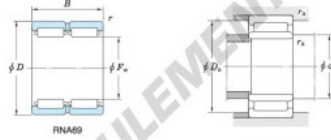

Roulement à rouleaux RNA6919-JTEKT - RNA6919-JTEKT

<https://www.123roulement.be/roulement-palier/roulement-rouleaux/rouleaux/rna6919-jtekt>

Machined ring needle roller bearings F_W 29 – 37 mm

Without inner ring

Boundary dimensions (mm)				Basic load ratings (kN)		Limiting speeds¹⁾ (min⁻¹)		Bearing No.
F_w	d	D	B	C_r	C₁₀	Oil lub.	Without inner ring	
110	95	130	63	173.0	428.0	4 200	RNA6919	
Mounting dimensions (mm)				(Refer.) Mass (kg)		(Refer.) Applicable inner ring No.		
With inner ring				Without inner ring	With inner ring			
d_i min.	D_i max.	r_e max.	r_i min.	1.27	2.43	IRM9511063		
	101.5	123.5	1					

CARACTÉRISTIQUES PRODUIT

Marque	JTEKT
N° Ean13	3663952484198
Diam. intérieur	110 mm
Diam. extérieur	130 mm
Épaisseur	63 mm
Poids	1270 g
Conditionnement	1

contact@123roulement.be

02 808 18 02

CRT4 de Lesquin 60 Rue Du Haut De Sainghin 59273 Fretin FRANCE