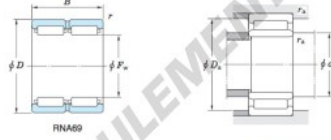

Roulement à rouleaux RNA6918-JTEKT - RNA6918-JTEKT

<https://www.123roulement.be/roulement-palier/roulement-rouleaux/rouleaux/rna6918-jtekt>

Machined ring needle roller bearings **Koyo**
F_W 29 – 37 mm

Without inner ring

Boundary dimensions (mm)				Basic load ratings (kN)		Limiting speeds¹⁾ (min⁻¹)		Bearing No.
F_w	d	D	B	C_r	C₁₀	Oil lub.	Without inner ring	
105	90	125	63	167.0	403.0	4 400	RNA6918	
Mounting dimensions (mm)				(Refer.) Mass (kg)		(Refer.) Applicable inner ring No.		
With inner ring				Without inner ring	With inner ring			
d_e	D_e	r_e		1.21	2.31	IRM9010563		
max.	max.	max.						
96.5	118.5	1						

CARACTÉRISTIQUES PRODUIT

Marque	JTEKT
N° Ean13	3663952484136
Diam. intérieur	105 mm
Diam. extérieur	125 mm
Épaisseur	63 mm
Poids	1210 g
Conditionnement	1

contact@123roulement.be

02 808 18 02

CRT4 de Lesquin 60 Rue Du Haut De Sainghin 59273 Fretin FRANCE