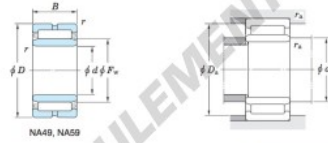

Roulement à rouleaux NA5917-JTEKT - NA5917-JTEKT

<https://www.123roulement.be/roulement-palier/roulement-rouleaux/rouleaux/na5917-jtekt>

Machined ring needle roller bearings

F_w 29 – 37 mm

With inner ring

Boundary dimensions (mm)				Basic load ratings (kN)		Limiting speeds¹⁾ (min⁻¹)		Bearing No.	
F_w	d	D	B	C_r	C_{10}	Oil lub.	Without inner ring		
100	85	120	46	126.0	293.0	4 700	—		
Mounting dimensions (mm)				(Refer.) Mass (kg)		(Refer.) Applicable inner ring No.			
With inner ring				Without inner ring	With inner ring				
NA5917				91.5	113.5	1	0.952	1.55	IRM8510046

CARACTÉRISTIQUES PRODUIT

Marque	JTEKT
N° Ean13	3663952484068
Diam. intérieur	85 mm
Diam. extérieur	120 mm
Épaisseur	46 mm
Poids	1650 g
Conditionnement	1

contact@123roulement.be

02 808 18 02

CRT4 de Lesquin 60 Rue Du Haut De Sainghin 59273 Fretin FRANCE