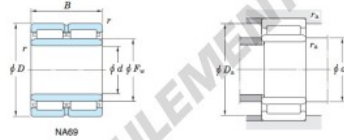

Roulement à rouleaux NA6916-JTEKT - NA6916-JTEKT

<https://www.123roulement.be/roulement-palier/roulement-rouleaux/rouleaux/na6916-jtekt>

Machined ring needle roller bearings **Koyo**
F_W 29 – 37 mm

With inner ring

Boundary dimensions (mm)				Basic load ratings (kN)		Limiting speeds¹⁾ (min⁻¹)		Bearing No.	
F_w	d	D	B	C_r	C₁₀	Oil lub.	Without inner ring		
90	80	110	54	140.0	304.0	5 100	—		
Mounting dimensions (mm)				(Refer.) Mass (kg)		(Refer.) Applicable inner ring No.			
With inner ring				Without inner ring	With inner ring				
NA6916				85	105	1	0.916	1.46	IRM809054

CARACTÉRISTIQUES PRODUIT

Marque	JTEKT
N° Ean13	3663952484013
Diam. intérieur	80 mm
Diam. extérieur	110 mm
Épaisseur	54 mm
Poids	1460 g
Conditionnement	1

contact@123roulement.be

02 808 18 02

CRT4 de Lesquin 60 Rue Du Haut De Sainghin 59273 Fretin FRANCE