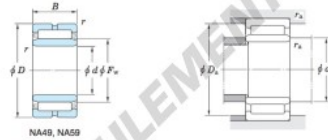

Roulement à rouleaux NA5916-JTEKT - NA5916-JTEKT

<https://www.123roulement.be/roulement-palier/roulement-rouleaux/rouleaux/na5916-jtekt>

Machined ring needle roller bearings

F_w 29 – 37 mm

With inner ring

Boundary dimensions (mm)				Basic load ratings (kN)		Limiting speeds¹⁾ (min⁻¹)		Bearing No.	
F_w	d	D	B	C_r	C_{10}	Oil lub.	Without inner ring		
90	80	110	40	114.0	232.0	5 100	—		
Mounting dimensions (mm)				(Refer.) Mass (kg)		(Refer.) Applicable inner ring No.			
With inner ring				Without inner ring	With inner ring				
NA5916				85	105	1	0.681	1.09	IRM809040

CARACTÉRISTIQUES PRODUIT

Marque	JTEKT
N° Ean13	3663952483993
Diam. intérieur	80 mm
Diam. extérieur	110 mm
Épaisseur	40 mm
Poids	1090 g
Conditionnement	1

contact@123roulement.be

02 808 18 02

CRT4 de Lesquin 60 Rue Du Haut De Sainghin 59273 Fretin FRANCE