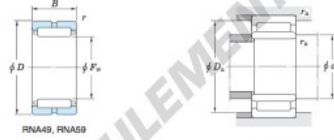

Roulement à rouleaux RNA4916-JTEKT - RNA4916-JTEKT

<https://www.123roulement.be/roulement-palier/roulement-rouleaux/rouleaux/rna4916-jtekt>

Machined ring needle roller bearings ————— **Koyo**
F_W 29 – 37 mm

Without inner ring

Boundary dimensions (mm)				Basic load ratings (kN)		Limiting speeds¹⁾ (min⁻¹)		Bearing No.
F_w	d	D	B	C_r	C₁₀	Oil lub.	Without inner ring	
90	80	110	30	91.6	178.0	5 100	RNA4916	
Mounting dimensions (mm)				(Refer.) Mass (kg)		(Refer.) Applicable inner ring No.		
With inner ring				Without inner ring	With inner ring			
	d₁	D₁	r₁	0.540	0.819	IRM809030		
	max.	max.	max.					

CARACTÉRISTIQUES PRODUIT

Marque	JTEKT
N° Ean13	4549250250545
Diam. intérieur	90 mm
Diam. extérieur	110 mm
Épaisseur	30 mm
Poids	540 g
Conditionnement	1

contact@123roulement.be

02 808 18 02

CRT4 de Lesquin 60 Rue Du Haut De Sainghin 59273 Fretin FRANCE