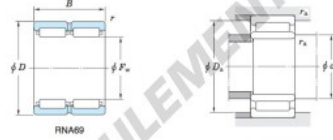

Roulement à rouleaux RNA6915-JTEKT - RNA6915-JTEKT

<https://www.123roulement.be/roulement-palier/roulement-rouleaux/rouleaux/rna6915-jtekt>

Machined ring needle roller bearings **Koyo**
F_W 29 – 37 mm

Without inner ring

Boundary dimensions (mm)				Basic load ratings (kN)		Limiting speeds¹⁾ (min⁻¹)		Bearing No.
F_w	d	D	B	C_r	C₁₀	Oil lub.	Without inner ring	
85	75	105	54	135.0	283.0	5 400	RNA6915	
Mounting dimensions (mm)				(Refer.) Mass (kg)		(Refer.) Applicable inner ring No.		
With inner ring				Without inner ring	With inner ring			
	d_e	D_e	r_e	0.866	1.44	IRM758554		
	max.	max.	max.					

CARACTÉRISTIQUES PRODUIT

Marque	JTEKT
N° Ean13	3663952483948
Diam. intérieur	85 mm
Diam. extérieur	105 mm
Épaisseur	54 mm
Poids	866 g
Conditionnement	1

contact@123roulement.be

02 808 18 02

CRT4 de Lesquin 60 Rue Du Haut De Sainghin 59273 Fretin FRANCE