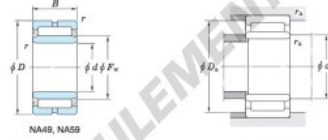

Roulement à rouleaux NA5915-JTEKT - NA5915-JTEKT

<https://www.123roulement.be/roulement-palier/roulement-rouleaux/rouleaux/na5915-jtekt>

Machined ring needle roller bearings
F_w 29 – 37 mm

With inner ring

Boundary dimensions (mm)				Basic load ratings (kN)		Limiting speeds¹⁾ (min⁻¹)		Bearing No.	
F_w	d	D	B	C_r	C_{0r}	Oil lub.	Without inner ring		
85	75	105	40	109.0	216.0	5 400	—		
Mounting dimensions (mm)				(Refer.) Mass (kg)		(Refer.) Applicable inner ring No.			
With inner ring				Without inner ring	With inner ring				
NA5915				80	100	1	0.644	1.03	IRM758540

CARACTÉRISTIQUES PRODUIT

Marque	JTEKT
N° Ean13	3663952483931
Diam. intérieur	75 mm
Diam. extérieur	105 mm
Épaisseur	40 mm
Poids	1030 g
Conditionnement	1

contact@123roulement.be

02 808 18 02

CRT4 de Lesquin 60 Rue Du Haut De Sainghin 59273 Fretin FRANCE