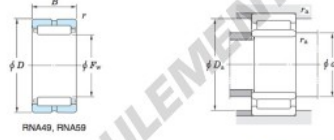

Roulement à rouleaux RNA5915-JTEKT - RNA5915-JTEKT

<https://www.123roulement.be/roulement-palier/roulement-rouleaux/rouleaux/rna5915-jtekt>

Machined ring needle roller bearings
F_W 29 – 37 mm

Without inner ring

Boundary dimensions (mm)				Basic load ratings (kN)		Limiting speeds¹⁾ (min⁻¹)		Bearing No.
F_w	d	D	B	C_r	C_{0r}	Oil lub.	Without inner ring	
85	75	105	40	109.0	216.0	5 400	RNA5915	
Mounting dimensions (mm)				(Refer.) Mass (kg)		(Refer.) Applicable inner ring No.		
With inner ring				Without inner ring	With inner ring			
d_i	D_i	r_s	r_w	0.644	1.03	IRM758540		
max.	max.	max.	max.					

CARACTÉRISTIQUES PRODUIT

Marque	JTEKT
N° Ean13	3663952483924
Diam. intérieur	85 mm
Diam. extérieur	105 mm
Épaisseur	40 mm
Poids	644 g
Conditionnement	1

contact@123roulement.be

02 808 18 02

CRT4 de Lesquin 60 Rue Du Haut De Sainghin 59273 Fretin FRANCE