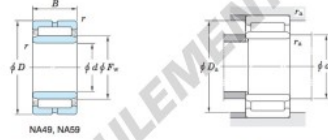

Roulement à rouleaux NA4914-JTEKT - NA4914-JTEKT

<https://www.123roulement.be/roulement-palier/roulement-rouleaux/rouleaux/na4914-jtekt>

Machined ring needle roller bearings **Koyo**
F_W 29 – 37 mm

With inner ring

Boundary dimensions (mm)				Basic load ratings (kN)		Limiting speeds¹⁾ (min⁻¹)		Bearing No.	
F_w	d	D	B	C_r	C_{10r}	Oil lub.	Without inner ring	Without inner ring	
80	70	100	30	86.4	157.0	5 700	—	—	
Mounting dimensions (mm)				(Refer.) Mass (kg)		(Refer.) Applicable inner ring No.			
With inner ring				Without inner ring	With inner ring				
NA4914				75	95	1	0.483	0.733	IRM708030

CARACTÉRISTIQUES PRODUIT

Marque	JTEKT
N° Ean13	3663952483856
Diam. intérieur	70 mm
Diam. extérieur	100 mm
Épaisseur	30 mm
Poids	733 g
Conditionnement	1

contact@123roulement.be

02 808 18 02

CRT4 de Lesquin 60 Rue Du Haut De Sainghin 59273 Fretin FRANCE