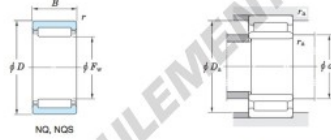

Roulement à rouleaux NQ60-25-JTEKT - NQ60-25-JTEKT

<https://www.123roulement.be/roulement-palier/roulement-rouleaux/rouleaux/nq60-25-jtekt>

Machined ring needle roller bearings **Koyo**
F_W 29 ~ 37 mm

Without inner ring

Boundary dimensions (mm)				Basic load ratings (kN)		Limiting speeds¹⁾ (min⁻¹)		Bearing No.
F_e	d	D	B	C_r	C_{0r}	Oil lub.	Without inner ring	
60	—	72	25	—	45.4	97.3	7 900	NQ60/25
		Mounting dimensions (mm)			(Refer.) Mass (kg)		(Refer.) Applicable inner ring No.	
With inner ring		d_i min.	D_i max.	r_e max.	Without inner ring	With inner ring		
		—	68	0.5	0.164	—	—	

CARACTÉRISTIQUES PRODUIT

Marque	JTEKT
N° Ean13	3663952483603
Diam. intérieur	60 mm
Diam. extérieur	72 mm
Épaisseur	25 mm
Poids	164 g
Conditionnement	1

contact@123roulement.be

02 808 18 02

CRT4 de Lesquin 60 Rue Du Haut De Sainghin 59273 Fretin FRANCE