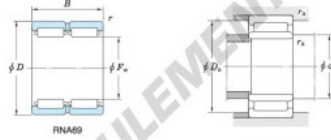

Roulement à rouleaux RNA6910-JTEKT - RNA6910-JTEKT

<https://www.123roulement.be/roulement-palier/roulement-rouleaux/rouleaux/rna6910-jtekt>

Machined ring needle roller bearings **Koyo**
F_w 29 – 37 mm

Without inner ring

Boundary dimensions (mm)					Basic load ratings (kN)		Limiting speeds¹⁾ (min⁻¹)		Bearing No.
F_w	d	D	B	B₁	C_r	C₁₀	Oil lub.		Without inner ring
58	50	72	40	—	74.0	140.0	7 900		RNA6910
Mounting dimensions (mm)					(Refer.) Mass (kg)		(Refer.) Applicable inner ring No.		
With inner ring					Without inner ring	With inner ring			
	d_s min.	D_s max.	r_s max.	0.5	0.291	0.497	IRMS05040		

CARACTÉRISTIQUES PRODUIT

Marque	JTEKT
N° Ean13	3663952483580
Diam. intérieur	58 mm
Diam. intérieur	2.283" inch
Diam. extérieur	72 mm
Diam. extérieur	2.835" inch
Epaisseur	40 mm
Epaisseur	1.575" inch
Poids	291 g
Conditionnement	1

contact@123roulement.be

02 808 18 02

CRT4 de Lesquin 60 Rue Du Haut De Sainghin 59273 Fretin FRANCE