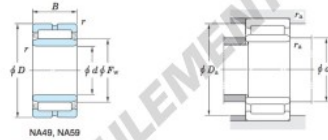

Roulement à rouleaux NA5910-JTEKT - NA5910-JTEKT

<https://www.123roulement.be/roulement-palier/roulement-rouleaux/rouleaux/na5910-jtekt>

Machined ring needle roller bearings ————— Koyo
F_w 29 – 37 mm

With inner ring

Boundary dimensions (mm)				Basic load ratings (kN)		Limiting speeds¹⁾ (min⁻¹)		Bearing No.
F_w	d	D	B	C_r	C_{0r}	Oil lub.	Without inner ring	
58	50	72	30	61.6	110.0	7 900	—	
Mounting dimensions (mm)				(Refer.) Mass (kg)		(Refer.) Applicable inner ring No.		
With inner ring				Without inner ring	With inner ring			
NA5910				54	66	0.221	0.375	IRM505830

CARACTÉRISTIQUES PRODUIT

Marque	JTEKT
N° Ean13	3663952483573
Diam. intérieur	50 mm
Diam. intérieur	1.969" inch
Diam. extérieur	72 mm
Diam. extérieur	2.835" inch
Epaisseur	30 mm
Epaisseur	1.181" inch
Poids	375 g
Conditionnement	1

contact@123roulement.be

02 808 18 02

CRT4 de Lesquin 60 Rue Du Haut De Sainghin 59273 Fretin FRANCE