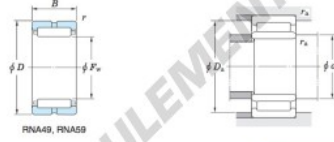

Roulement à rouleaux RNA49-48R-JTEKT - RNA49-48R-JTEKT

<https://www.123roulement.be/roulement-palier/roulement-rouleaux/rouleaux/rna49-48r-jtekt>

Machined ring needle roller bearings

F_w 29 ~ 37 mm

Without inner ring

Boundary dimensions (mm)				Basic load ratings (kN)		Limiting speeds¹⁾ (min⁻¹)		Bearing No.
F_w	d	D	B	C_r	C_{10}	Oil lub.	Without inner ring	
55	—	70	22	—	46.9	76.5	8 300	RNA49/48R
		Mounting dimensions (mm)			(roller) Mass (kg)		(roller) Applicable inner ring No.	
With inner ring		d_a	D_a	r_a	Without inner ring	With inner ring		
		min.	max.	max.	—	—	—	
		—	66	0.6	0.174	—	—	

CARACTÉRISTIQUES PRODUIT

Marque	JTEKT
N° Ean13	3663952483481
Diam. intérieur	55 mm
Diam. extérieur	70 mm
Épaisseur	22 mm
Poids	174 g
Conditionnement	1

contact@123roulement.be

02 808 18 02

CRT4 de Lesquin 60 Rue Du Haut De Sainghin 59273 Fretin FRANCE