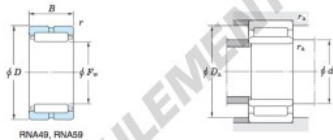

Roulement à rouleaux RNA49-48R-JTEKT - RNA49-48R-JTEKT

<https://www.123roulement.be/roulement-palier/roulement-rouleaux/rouleaux/rna49-48r-jtekt>

Machined ring needle roller bearings

F_w 29 ~ 37 mm

Without inner ring

Boundary dimensions (mm)				Basic load ratings (kN)		Limiting speeds¹⁾ (min⁻¹)		Bearing No.
F_w	d	D	B	C_r	C_{10}	Oil lub.	Without inner ring	
55	—	70	22	46.9	76.5	8 300	RNA49/48R	
		Mounting dimensions (mm)			(roller) Mass (kg)		(roller) Applicable inner ring No.	
		d_a	D_a	r_a	Without inner ring	With inner ring	—	
		min.	max.	max.	—	—	—	
		—	66	0.6	0.174	—	—	

CARACTÉRISTIQUES PRODUIT

Marque	JTEKT
N° Ean13	3663952483481
Diam. intérieur	55 mm
Diam. extérieur	70 mm
Épaisseur	22 mm
Poids	174 g
Conditionnement	1

contact@123roulement.be

02 808 18 02

CRT4 de Lesquin 60 Rue Du Haut De Sainghin 59273 Fretin FRANCE