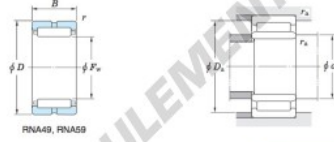

Roulement à rouleaux RNA49-48R-JTEKT - RNA49-48R-JTEKT

<https://www.123roulement.be/roulement-palier/roulement-rouleaux/rouleaux/rna49-48r-jtekt>

Machined ring needle roller bearings

F_w 29 ~ 37 mm

Without inner ring

Boundary dimensions (mm)				Basic load ratings (kN)		Limiting speeds¹⁾ (min⁻¹)		Bearing No.
F_w	d	D	B	C_r	C_{10}	Oil lub.	Without inner ring	
55	—	70	22	—	46.9	76.5	8 300	RNA49/48R
		Mounting dimensions (mm)			(roller) Mass (kg)		(roller)	
		d_a	D_a	r_a	Without inner ring	With inner ring	Applicable inner ring No.	
		min.	max.	max.	—	—	—	
		—	66	0.6	0.174	—	—	

CARACTÉRISTIQUES PRODUIT

Marque	JTEKT
N° Ean13	3663952483481
Diam. intérieur	55 mm
Diam. extérieur	70 mm
Épaisseur	22 mm
Poids	174 g
Conditionnement	1

contact@123roulement.be

02 808 18 02

CRT4 de Lesquin 60 Rue Du Haut De Sainghin 59273 Fretin FRANCE