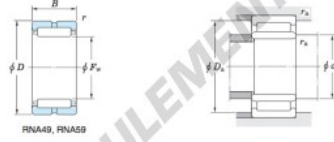

Roulement à rouleaux RNA49-48R-JTEKT - RNA49-48R-JTEKT

<https://www.123roulement.be/roulement-palier/roulement-rouleaux/rouleaux/rna49-48r-jtekt>

Machined ring needle roller bearings **Koyo**
F_W 29 ~ 37 mm

Without inner ring

Boundary dimensions (mm)				Basic load ratings (kN)		Limiting speeds¹⁾ (min⁻¹)		Bearing No.
F_w	d	D	B	C_r	C_{0r}	Oil lub.	Without inner ring	
55	—	70	22	—	46.9	76.5	8 300	RNA49/48R
Mounting dimensions (mm)				(roller) Mass (kg)		(roller) Applicable inner ring No.		
With inner ring				Without inner ring	With inner ring	—		
—	—	—	66	0.6	0.174	—		

CARACTÉRISTIQUES PRODUIT

Marque	JTEKT
N° Ean13	3663952483481
Diam. intérieur	55 mm
Diam. extérieur	70 mm
Épaisseur	22 mm
Poids	174 g
Conditionnement	1

contact@123roulement.be

02 808 18 02

CRT4 de Lesquin 60 Rue Du Haut De Sainghin 59273 Fretin FRANCE