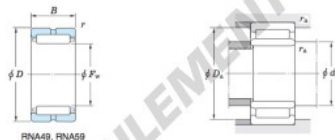

Roulement à rouleaux RNA49-48R-JTEKT - RNA49-48R-JTEKT

<https://www.123roulement.be/roulement-palier/roulement-rouleaux/rouleaux/rna49-48r-jtekt>

Machined ring needle roller bearings

F_w 29 ~ 37 mm

Without inner ring

Boundary dimensions (mm)				Basic load ratings (kN)		Limiting speeds¹⁾ (min⁻¹)		Bearing No.
F_w	d	D	B	C_r	C_{10}	Oil lub.	Without inner ring	
55	—	70	22	—	46.9	76.5	8 300	RNA49/48R
Mounting dimensions (mm)				(roller) Mass (kg)		(roller) Applicable inner ring No.		
With inner ring				Without inner ring	With inner ring	—		
d_a	D_a	r_a		—	—	—		
min.	max.	max.		66	0.6	0.174		

CARACTÉRISTIQUES PRODUIT

Marque	JTEKT
N° Ean13	3663952483481
Diam. intérieur	55 mm
Diam. extérieur	70 mm
Épaisseur	22 mm
Poids	174 g
Conditionnement	1

contact@123roulement.be

02 808 18 02

CRT4 de Lesquin 60 Rue Du Haut De Sainghin 59273 Fretin FRANCE