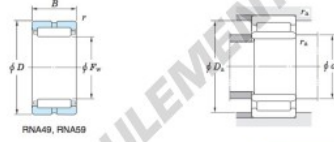

Roulement à rouleaux RNA49-48R-JTEKT - RNA49-48R-JTEKT

<https://www.123roulement.be/roulement-palier/roulement-rouleaux/rouleaux/rna49-48r-jtekt>

Machined ring needle roller bearings ————— **Koyo**
F_W 29 ~ 37 mm

Without inner ring

Boundary dimensions (mm)				Basic load ratings (kN)		Limiting speeds¹⁾ (min⁻¹)		Bearing No.
F_w	d	D	B	C_r	C₁₀	Oil lub.	Without inner ring	
55	—	70	22	—	46.9	76.5	8 300	RNA49/48R
Mounting dimensions (mm)				(roller) Mass (kg)		(roller) Applicable inner ring No.		
With inner ring				Without inner ring	With inner ring	—		
	d_i min.	D_i max.	r_a max.	—	66	0.6	0.174	—

CARACTÉRISTIQUES PRODUIT

Marque	JTEKT
N° Ean13	3663952483481
Diam. intérieur	55 mm
Diam. extérieur	70 mm
Épaisseur	22 mm
Poids	174 g
Conditionnement	1

contact@123roulement.be

02 808 18 02

CRT4 de Lesquin 60 Rue Du Haut De Sainghin 59273 Fretin FRANCE