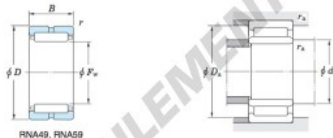

Roulement à rouleaux RNA49-48R-JTEKT - RNA49-48R-JTEKT

<https://www.123roulement.be/roulement-palier/roulement-rouleaux/rouleaux/rna49-48r-jtekt>

Machined ring needle roller bearings

F_w 29 ~ 37 mm

Without inner ring

Boundary dimensions (mm)				Basic load ratings (kN)		Limiting speeds¹⁾ (min⁻¹)		Bearing No.
F_w	d	D	B	C_r	C_{10}	Oil lub.	Without inner ring	
55	—	70	22	46.9	76.5	8 300	RNA49/48R	
		Mounting dimensions (mm)			(roller) Mass (kg)		(roller) Applicable inner ring No.	
		d_a	D_a	r_a	Without inner ring	With inner ring		
		min.	max.	max.	—	—	—	
		—	66	0.6	0.174	—	—	

CARACTÉRISTIQUES PRODUIT

Marque	JTEKT
N° Ean13	3663952483481
Diam. intérieur	55 mm
Diam. extérieur	70 mm
Épaisseur	22 mm
Poids	174 g
Conditionnement	1

contact@123roulement.be

02 808 18 02

CRT4 de Lesquin 60 Rue Du Haut De Sainghin 59273 Fretin FRANCE