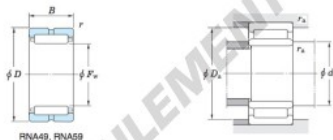

Roulement à rouleaux RNA49-48R-JTEKT - RNA49-48R-JTEKT

<https://www.123roulement.be/roulement-palier/roulement-rouleaux/rouleaux/rna49-48r-jtekt>

Machined ring needle roller bearings

F_w 29 ~ 37 mm

Without inner ring

Boundary dimensions (mm)				Basic load ratings (kN)		Limiting speeds¹⁾ (min⁻¹)		Bearing No.
F_w	d	D	B	C_r	C_{10}	Oil lub.	Without inner ring	
55	—	70	22	46.9	76.5	8 300	RNA49/48R	
Mounting dimensions (mm)				(roller) Mass (kg)		(roller) Applicable inner ring No.		
With inner ring				Without inner ring	With inner ring	—		
d_a	D_a	r_a		0.174	—			
min.	max.	max.						
—	66	0.6						

CARACTÉRISTIQUES PRODUIT

Marque	JTEKT
N° Ean13	3663952483481
Diam. intérieur	55 mm
Diam. extérieur	70 mm
Épaisseur	22 mm
Poids	174 g
Conditionnement	1

contact@123roulement.be

02 808 18 02

CRT4 de Lesquin 60 Rue Du Haut De Sainghin 59273 Fretin FRANCE