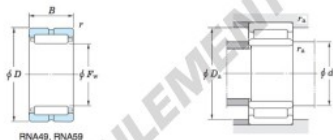

Roulement à rouleaux RNA49-48R-JTEKT - RNA49-48R-JTEKT

<https://www.123roulement.be/roulement-palier/roulement-rouleaux/rouleaux/rna49-48r-jtekt>

Machined ring needle roller bearings

F_w 29 ~ 37 mm

Without inner ring

Boundary dimensions (mm)				Basic load ratings (kN)		Limiting speeds¹⁾ (min⁻¹)		Bearing No.
F_w	d	D	B	C_r	C_{10}	Oil lub.	Without inner ring	
55	—	70	22	—	46.9	76.5	8 300	RNA49/48R
		Mounting dimensions (mm)			(roller) Mass (kg)		(roller) Applicable inner ring No.	
		With inner ring	d_a	D_a	r_a	Without inner ring	With inner ring	
			max.	max.	max.	—	—	
			—	66	0.6	0.174	—	

CARACTÉRISTIQUES PRODUIT

Marque	JTEKT
N° Ean13	3663952483481
Diam. intérieur	55 mm
Diam. extérieur	70 mm
Épaisseur	22 mm
Poids	174 g
Conditionnement	1

contact@123roulement.be

02 808 18 02

CRT4 de Lesquin 60 Rue Du Haut De Sainghin 59273 Fretin FRANCE