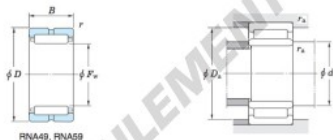

Roulement à rouleaux RNA49-48R-JTEKT - RNA49-48R-JTEKT

<https://www.123roulement.be/roulement-palier/roulement-rouleaux/rouleaux/rna49-48r-jtekt>

Machined ring needle roller bearings

F_w 29 ~ 37 mm

Without inner ring

Boundary dimensions (mm)				Basic load ratings (kN)		Limiting speeds¹⁾ (min⁻¹)		Bearing No.
F_w	d	D	B	C_r	C_{10}	Oil lub.	Without inner ring	
55	—	70	22	—	46.9	76.5	8 300	RNA49/48R
		Mounting dimensions (mm)			(roller) Mass (kg)		(roller)	
		With inner ring	d_a min.	D_a max.	r_a max.	Without inner ring	With inner ring	Applicable inner ring No.
		—	66	66	0.6	0.174	—	—

CARACTÉRISTIQUES PRODUIT

Marque	JTEKT
N° Ean13	3663952483481
Diam. intérieur	55 mm
Diam. extérieur	70 mm
Épaisseur	22 mm
Poids	174 g
Conditionnement	1

contact@123roulement.be

02 808 18 02

CRT4 de Lesquin 60 Rue Du Haut De Sainghin 59273 Fretin FRANCE