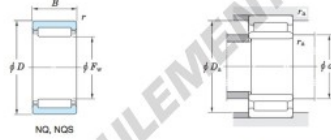

Roulement à rouleaux 55NQ6720A-JTEKT - 55NQ6720A-JTEKT

<https://www.123roulement.be/roulement-palier/roulement-rouleaux/rouleaux/55nq6720a-jtekt>

Machined ring needle roller bearings ————— **Koyo**
F_W 29 – 37 mm

Without inner ring

Boundary dimensions (mm)				Basic load ratings (kN)		Limiting speeds¹⁾ (min⁻¹)		Bearing No.
F_w	d	D	B	C_r	C_{0r}	Oil lub.	Without inner ring	
55	—	67	20	—	24.1	46.2	8 900	55NQ6720A
		Mounting dimensions (mm)			(roller) Mass (kg)		(roller) Applicable inner ring No.	
With inner ring		d_a min.	D_a max.	r_a max.	Without inner ring	With inner ring		
		—	63	0.6	0.136	—	—	

CARACTÉRISTIQUES PRODUIT

Marque	JTEKT
N° Ean13	3663952483467
Diam. intérieur	55 mm
Diam. extérieur	67 mm
Épaisseur	20 mm
Poids	136 g
Conditionnement	1

contact@123roulement.be

02 808 18 02

CRT4 de Lesquin 60 Rue Du Haut De Sainghin 59273 Fretin FRANCE