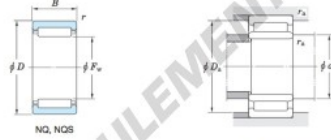

Roulement à rouleaux NQ536825A-JTEKT - NQ536825A-JTEKT

<https://www.123roulement.be/roulement-palier/roulement-rouleaux/rouleaux/nq536825a-jtekt>

Machined ring needle roller bearings ————— **Koyo**
F_W 29 – 37 mm

Without inner ring

Boundary dimensions (mm)				Basic load ratings (kN)		Limiting speeds¹⁾ (min⁻¹)		Bearing No.
F_w	d	D	B	C_r	C₁₀	Oil lub.	Without inner ring	
53	—	68	24.5	—	47.1	81.7	8 700	NQ536825A
Mounting dimensions (mm)				(Refer.) Mass (kg)		(Refer.) Applicable inner ring No.		
With inner ring				Without inner ring	With inner ring			
d_a min.	D_a max.	r_a max.	—	64	0.6	0.207	—	—

CARACTÉRISTIQUES PRODUIT

Marque	JTEKT
N° Ean13	3663952483450
Diam. intérieur	53 mm
Diam. extérieur	68 mm
Épaisseur	24.5 mm
Poids	207 g
Conditionnement	1

contact@123roulement.be

02 808 18 02

CRT4 de Lesquin 60 Rue Du Haut De Sainghin 59273 Fretin FRANCE