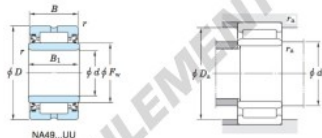

Roulement à rouleaux NA4909UU-JTEKT - NA4909UU-JTEKT

<https://www.123roulement.be/roulement-palier/roulement-rouleaux/rouleaux/na4909uu-jtekt>

Machined ring needle roller bearings

F_w 29 – 37 mm

With inner ring

Boundary dimensions (mm)					Basic load ratings (kN)		Limiting speed¹⁾ (min⁻¹)	Bearing No.
F_w	d	D	B	B_1	C_r	C_{10}	Oil lub.	Without inner ring
52	45	68	22	23	37.7	56.8	3 800	—
		Mounting dimensions (mm)			(Refer.) Mass (kg)		(Refer.) Applicable inner ring No.	
With inner ring		d_a	D_a	r_a	Without inner ring	With inner ring		
NA4909UU		49	64	0.6	—	0.285	IRM455223	

CARACTÉRISTIQUES PRODUIT

Marque	JTEKT
N° Ean13	3616060465689
Diam. intérieur	45 mm
Diam. extérieur	68 mm
Épaisseur	22 mm
Poids	285 g
Conditionnement	1

contact@123roulement.be

02 808 18 02

CRT4 de Lesquin 60 Rue Du Haut De Sainghin 59273 Fretin FRANCE