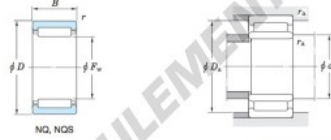

Roulement à rouleaux NQ506525-JTEKT - NQ506525-JTEKT

<https://www.123roulement.be/roulement-palier/roulement-rouleaux/rouleaux/nq506525-jtekt>

Machined ring needle roller bearings **Koyo**
F_W 29 ~ 37 mm

Without inner ring

Boundary dimensions (mm)				Basic load ratings (kN)		Limiting speeds¹⁾ (min⁻¹)		Bearing No.
F_w	d	D	B	C_r	C_{0r}	Oil lub.	Without inner ring	
50	—	65	25	—	48.3	77.8	9 100	NQ506525
Mounting dimensions (mm)				(Refer.) Mass (kg)		(Refer.) Applicable inner ring No.		
With inner ring				Without inner ring	With inner ring			
	d_i	D_i	r_a	—	—			
	min.	max.	max.	0.190	—			

CARACTÉRISTIQUES PRODUIT

Marque	JTEKT
N° Ean13	3663952483375
Diam. intérieur	50 mm
Diam. extérieur	65 mm
Épaisseur	25 mm
Poids	190 g
Conditionnement	1

contact@123roulement.be

02 808 18 02

CRT4 de Lesquin 60 Rue Du Haut De Sainghin 59273 Fretin FRANCE