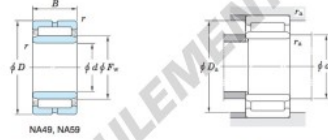

Roulement à rouleaux NA4908-JTEKT - NA4908-JTEKT

<https://www.123roulement.be/roulement-palier/roulement-rouleaux/rouleaux/na4908-jtekt>

Machined ring needle roller bearings
F_w 29 – 37 mm

With inner ring

Boundary dimensions (mm)				Basic load ratings (kN)		Limiting speeds¹⁾ (min⁻¹)		Bearing No.
F_w	d	D	B	C_r	C₁₀	Oil lub.	Without inner ring	
48	40	62	22	32.6	58.5	9 700	—	
Mounting dimensions (mm)				(Refer.) Mass (kg)		(Refer.) Applicable inner ring No.		
With inner ring				Without inner ring	With inner ring			
NA4908				44	58	0.157	0.249	IRM404822

CARACTÉRISTIQUES PRODUIT

Marque	JTEKT
N° Ean13	3663952483283
Diam. intérieur	40 mm
Diam. extérieur	62 mm
Épaisseur	22 mm
Poids	249 g
Conditionnement	1

contact@123roulement.be

02 808 18 02

CRT4 de Lesquin 60 Rue Du Haut De Sainghin 59273 Fretin FRANCE