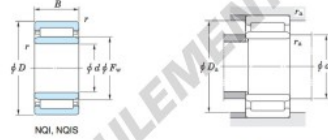

Roulement à rouleaux NQI40-30-JTEKT - NQI40-30-JTEKT

<https://www.123roulement.be/roulement-palier/roulement-rouleaux/rouleaux/nqi40-30-jtekt>

Machined ring needle roller bearings Koyo

F_w 29 – 37 mm

With inner ring

Boundary dimensions (mm)					Basic load ratings (kN)		Limiting speeds¹⁾ (min⁻¹)		Bearing No.	
F_w	d	D	B	B_1	C_r	C_{10}	Oil lub.	Grease lub.	Without inner ring	With inner ring
45	40	55	30	—	40.9	86.1	10 000		—	—
		Mounting dimensions (mm)			(Refer.) Mass (kg)		(Refer.) Applicable inner ring No.			
		With inner ring	d_a max.	D_a max.	r_a max.	Without inner ring	With inner ring			
		NQI40/30	44	51	0.8	0.138	0.214			

CARACTÉRISTIQUES PRODUIT

Marque	JTEKT
N° Ean13	605790188039
Diam. intérieur	40 mm
Diam. extérieur	55 mm
Épaisseur	30 mm
Poids	214 g
Conditionnement	-

contact@123roulement.be

02 808 18 02

CRT4 de Lesquin 60 Rue Du Haut De Sainghin 59273 Fretin FRANCE