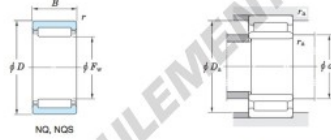

Roulement à rouleaux NQ45-30-JTEKT - NQ45-30-JTEKT

<https://www.123roulement.be/roulement-palier/roulement-rouleaux/rouleaux/nq45-30-jtekt>

Machined ring needle roller bearings **Koyo**
F_W 29 ~ 37 mm

Without inner ring

Boundary dimensions (mm)				Basic load ratings (kN)		Limiting speeds¹⁾ (min⁻¹)		Bearing No.	
F_w	d	D	B	C_r	C_{0r}	Oil lub.	Without inner ring	Without inner ring	
45	40	55	30	40.9	86.1	10 000	NQ45/30		
Mounting dimensions (mm)				(Refer.) Mass (kg)		(Refer.) Applicable inner ring No.			
With inner ring				Without inner ring	With inner ring				
	d_i min.	D_i max.	r_a max.	0.138	0.214				
	44	51	0.8						

CARACTÉRISTIQUES PRODUIT

Marque	JTEKT
N° Ean13	3663952483214
Diam. intérieur	45 mm
Diam. extérieur	55 mm
Épaisseur	30 mm
Poids	138 g
Conditionnement	1

contact@123roulement.be

02 808 18 02

CRT4 de Lesquin 60 Rue Du Haut De Sainghin 59273 Fretin FRANCE