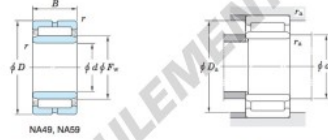

Roulement à rouleaux NA5907-JTEKT - NA5907-JTEKT

<https://www.123roulement.be/roulement-palier/roulement-rouleaux/rouleaux/na5907-jtekt>

Machined ring needle roller bearings **Koyo**
F_w 29 – 37 mm

With inner ring

Boundary dimensions (mm)					Basic load ratings (kN)		Limiting speeds¹⁾ (min⁻¹)		Bearing No.	
F_w	d	D	B	B₁	C_r	C₁₀	Oil lub.	Grease lub.	Without inner ring	
42	35	55	27	—	42.9	67.6	11 000	—	—	
Mounting dimensions (mm)					(Refer.) Mass (kg)		(Refer.) Applicable inner ring No.			
With inner ring					Without inner ring	With inner ring				
NA5907					39	51	0.6	0.138	0.225	IRM354227

CARACTÉRISTIQUES PRODUIT

Marque	JTEKT
N° Ean13	3663952483160
Diam. intérieur	35 mm
Diam. extérieur	55 mm
Épaisseur	27 mm
Poids	225 g
Conditionnement	1

contact@123roulement.be

02 808 18 02

CRT4 de Lesquin 60 Rue Du Haut De Sainghin 59273 Fretin FRANCE