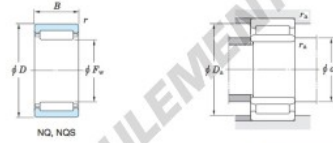

Roulement à rouleaux 40NQ5230-JTEKT - 40NQ5230-JTEKT

<https://www.123roulement.be/roulement-palier/roulement-rouleaux/rouleaux/40nq5230-jtekt>

Machined ring needle roller bearings **Koyo**
F_W 29 – 37 mm

Without inner ring

Boundary dimensions (mm)				Basic load ratings (kN)		Limiting speeds¹⁾ (min⁻¹)		Bearing No.
F_w	d	D	B	C_r	C_{0r}	Oil lub.	Without inner ring	
40	—	52	30	47.0	81.0	11 000	40NQ5230	
Mounting dimensions (mm)				(Refer.) Mass (kg)		(Refer.) Applicable inner ring No.		
With inner ring				Without inner ring	With inner ring	—		
—	d_i min.	D_i max.	r_a max.	0.148	—	—		

CARACTÉRISTIQUES PRODUIT

Marque	JTEKT
N° Ean13	3663952483085
Diam. intérieur	40 mm
Diam. extérieur	52 mm
Épaisseur	30 mm
Poids	148 g
Conditionnement	1

contact@123roulement.be

02 808 18 02

CRT4 de Lesquin 60 Rue Du Haut De Sainghin 59273 Fretin FRANCE