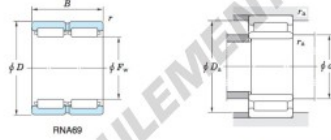

Roulement à rouleaux RNA6906-JTEKT - RNA6906-JTEKT

<https://www.123roulement.be/roulement-palier/roulement-rouleaux/rouleaux/rna6906-jtekt>

Machined ring needle roller bearings ————— **Koyo**
F_W 29 – 37 mm

Without inner ring

Boundary dimensions (mm)				Basic load ratings (kN)		Limiting speeds¹⁾ (min⁻¹)		Bearing No.
F_w	d	D	B	C_r	C_{10r}	Oil lub.	Without inner ring	
35	—	47	30	—	42.7	69.0	13 000	RNA6906
Mounting dimensions (mm)				(Refer.) Mass (kg)		(Refer.) Applicable inner ring No.		
With inner ring				Without inner ring	With inner ring			
	d_a min.	D_a max.	r_a max.	—	0.131	—	—	

CARACTÉRISTIQUES PRODUIT

Marque	JTEKT
N° Ean13	4549250045325
Diam. intérieur	35 mm
Diam. extérieur	47 mm
Épaisseur	30 mm
Poids	131 g
Conditionnement	1

contact@123roulement.be

02 808 18 02

CRT4 de Lesquin 60 Rue Du Haut De Sainghin 59273 Fretin FRANCE