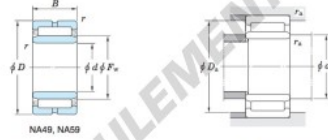

Roulement à rouleaux NA5906-JTEKT - NA5906-JTEKT

<https://www.123roulement.be/roulement-palier/roulement-rouleaux/rouleaux/na5906-jtekt>

Machined ring needle roller bearings

F_w 29 – 37 mm

With inner ring

Boundary dimensions (mm)				Basic load ratings (kN)		Limiting speeds¹⁾ (min⁻¹)		Bearing No.
F_w	d	D	B	C_r	C_{0r}	Oil lub.	Without inner ring	
35	30	47	23	33.8	51.0	13 000	—	
		Mounting dimensions (mm)			(Refer.) Mass (kg)		(Refer.) Applicable inner ring No.	
		With upper ring	d_a max.	D_a max.	r_a max.	Without inner ring	With inner ring	
		NA5906	32	45	0.3	0.096	0.141	IRM303523

CARACTÉRISTIQUES PRODUIT

Marque	JTEKT
N° Ean13	3663952482934
Diam. intérieur	30 mm
Diam. extérieur	47 mm
Épaisseur	23 mm
Poids	141 g
Conditionnement	1

contact@123roulement.be

02 808 18 02

CRT4 de Lesquin 60 Rue Du Haut De Sainghin 59273 Fretin FRANCE