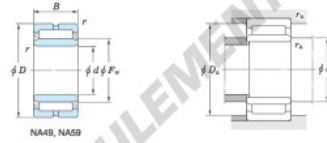

Roulement à rouleaux NA49-28R-JTEKT - NA49-28R-JTEKT

<https://www.123roulement.be/roulement-palier/roulement-rouleaux/rouleaux/na49-28r-jtekt>

Machined ring needle roller bearings

F_w 29 – 37 mm

With inner ring

Boundary dimensions (mm)					Basic load ratings (kN)		Limiting speeds¹⁾ (min⁻¹)		Bearing No.	
F_w	d	D	B	B_s	C_r	C_{10}	Oil lub.	—	Without inner ring	
32	28	45	17	—	25.0	33.8	14 000	—	—	
Mounting dimensions (mm)					(Refer.) Mass (kg)		(Refer.) Applicable inner ring No.			
With inner ring					Without inner ring	With inner ring				
NA49/28R					30	43	0.075	0.099	IRM283217	

CARACTÉRISTIQUES PRODUIT

Marque	JTEKT
N° Ean13	3663952482828
Diam. intérieur	28 mm
Diam. extérieur	45 mm
Épaisseur	17 mm
Poids	99 g
Conditionnement	1

contact@123roulement.be

02 808 18 02

CRT4 de Lesquin 60 Rue Du Haut De Sainghin 59273 Fretin FRANCE