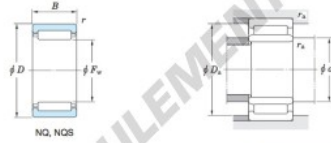

Roulement à rouleaux NQ29-30-JTEKT - NQ29-30-JTEKT

<https://www.123roulement.be/roulement-palier/roulement-rouleaux/rouleaux/nq29-30-jtekt>

Machined ring needle roller bearings **Koyo**
F_W 29 – 37 mm

Without inner ring

Boundary dimensions (mm)					Basic load ratings (kN)		Limiting speeds¹⁾ (min⁻¹)		Bearing No.	
F_w	d	D	B	B₁	C_r	C₁₀	Oil lub.	Grease lub.	Without inner ring	With inner ring
29	25	38	30	—	28.9	54.3	16 000	—	NQ29/30	—
Mounting dimensions (mm)					(Refer.) Mass (kg)		(Refer.) Applicable inner ring No.			
With inner ring					Without inner ring	With inner ring				
	d_a min.	D_a max.	r_a max.	0.3	0.085	0.125				
	27	36	0.3							

CARACTÉRISTIQUES PRODUIT

Marque	JTEKT
N° Ean13	3663952482620
Diam. intérieur	29 mm
Diam. extérieur	38 mm
Épaisseur	30 mm
Poids	85 g
Conditionnement	1

contact@123roulement.be

02 808 18 02

CRT4 de Lesquin 60 Rue Du Haut De Sainghin 59273 Fretin FRANCE