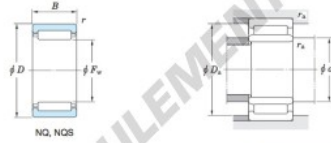

Roulement à rouleaux NQ29-20-JTEKT - NQ29-20-JTEKT

<https://www.123roulement.be/roulement-palier/roulement-rouleaux/rouleaux/nq29-20-jtekt>

Machined ring needle roller bearings

F_w 29 ~ 37 mm

Without inner ring

Boundary dimensions (mm)				Basic load ratings (kN)		Limiting speeds¹⁾ (min⁻¹)		Bearing No.	
F_w	d	D	B	C_r	C_{10}	Oil lub.		Without inner ring	
29	—	38	20	—	20.4	34.8	16 000		NQ29/20
Mounting dimensions (mm)				(Refer.) Mass (kg)		(Refer.) Applicable inner ring No.			
With inner ring				Without inner ring	With inner ring				
d_s	D_s	r_s		0.056	—				
min.	max.	max.							
—	34	0.6							

CARACTÉRISTIQUES PRODUIT

Marque	JTEKT
N° Ean13	3663952482613
Diam. intérieur	29 mm
Diam. intérieur	1.142" inch
Diam. extérieur	38 mm
Diam. extérieur	1.496" inch
Epaisseur	20 mm
Epaisseur	0.787" inch
Poids	56 g
Conditionnement	1

contact@123roulement.be

02 808 18 02

CRT4 de Lesquin 60 Rue Du Haut De Sainghin 59273 Fretin FRANCE