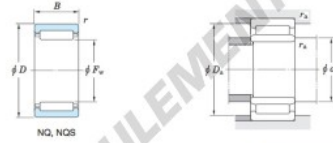

Roulement à rouleaux NQ283720D-JTEKT - NQ283720D-JTEKT

<https://www.123roulement.be/roulement-palier/roulement-rouleaux/rouleaux/nq283720d-jtekt>

Machined ring needle roller bearings **Koyo**
F_W 29 – 37 mm

Without inner ring

Boundary dimensions (mm)				Basic load ratings (kN)		Limiting speeds¹⁾ (min⁻¹)		Bearing No.
F_w	d	D	B	C_r	C_{0r}	Oil lub.	Without inner ring	
28	—	37	20	20.6	34.7	16 000	NQ283720D	
Mounting dimensions (mm)				(Refer.) Mass (kg)		(Refer.) Applicable inner ring No.		
With inner ring				Without inner ring	With inner ring			
d_i	D_i	r_a	—	0.056	—			
max.	max.	max.	35	0.3	—			

CARACTÉRISTIQUES PRODUIT

Marque	JTEKT
N° Ean13	3663952482514
Diam. intérieur	28 mm
Diam. extérieur	37 mm
Épaisseur	20 mm
Poids	56 g
Conditionnement	1

contact@123roulement.be

02 808 18 02

CRT4 de Lesquin 60 Rue Du Haut De Sainghin 59273 Fretin FRANCE