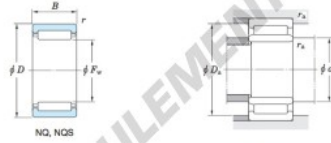

Roulement à rouleaux NQ26-16-JTEKT - NQ26-16-JTEKT

<https://www.123roulement.be/roulement-palier/roulement-rouleaux/rouleaux/nq26-16-jtekt>

Machined ring needle roller bearings **Koyo**
F_W 29 – 37 mm

Without inner ring

Boundary dimensions (mm)				Basic load ratings (kN)		Limiting speeds¹⁾ (min⁻¹)		Bearing No.
F_w	d	D	B	C_r	C_{0r}	Oil lub.	Without inner ring	
26	22	34	16	14.1	24.2	18 000	NQ26/16	
Mounting dimensions (mm)				(Refer.) Mass (kg)		(Refer.) Applicable inner ring No.		
With inner ring				Without inner ring	With inner ring	—		
	d₁ min.	D₁ max.	r₁ max.	0.037	0.056			

CARACTÉRISTIQUES PRODUIT

Marque	JTEKT
N° Ean13	3663952482460
Diam. intérieur	26 mm
Diam. extérieur	34 mm
Épaisseur	16 mm
Poids	37 g
Conditionnement	1

contact@123roulement.be

02 808 18 02

CRT4 de Lesquin 60 Rue Du Haut De Sainghin 59273 Fretin FRANCE