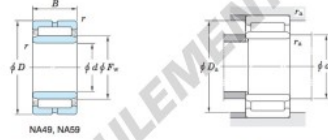

Roulement à rouleaux NA5904-JTEKT - NA5904-JTEKT

<https://www.123roulement.be/roulement-palier/roulement-rouleaux/rouleaux/na5904-jtekt>

Machined ring needle roller bearings **Koyo**
F_w 29 – 37 mm

With inner ring

Boundary dimensions (mm)				Basic load ratings (kN)		Limiting speeds¹⁾ (min⁻¹)		Bearing No.
F_w	d	D	B	C_r	C₁₀	Oil lub.	Without inner ring	
25	20	37	23	28.0	36.1	17 000	—	
Mounting dimensions (mm)				(Refer.) Mass (kg)		(Refer.) Applicable inner ring No.		
With inner ring				Without inner ring	With inner ring			
NA5904				22	35	0.073	0.104	IRM202523

CARACTÉRISTIQUES PRODUIT

Marque	JTEKT
N° Ean13	3663952482439
Diam. intérieur	20 mm
Diam. extérieur	37 mm
Épaisseur	23 mm
Poids	104 g
Conditionnement	1

contact@123roulement.be

02 808 18 02

CRT4 de Lesquin 60 Rue Du Haut De Sainghin 59273 Fretin FRANCE