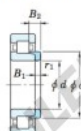

Roulement à rouleaux HJ2216R-JTEKT - HJ2216R-JTEKT

<https://www.123roulement.be/roulement-palier/roulement-rouleaux/rouleaux/hj2216r-jtekt>

Thrust collars for cylindrical roller bearings — Koyo

Thrust collar

Boundary dimensions (mm)					Thrust collar No.	[Refer.] Mass (kg)	Applicable bearing No.	
d	d₁	B₁	B₂	r₁ min.			NJ	NJ
80	101.6	8	12.5	2	HJ2216R	0.222	HJ2216R	HJ2216R

CARACTÉRISTIQUES PRODUIT

Marque	JTEKT
N° Ean13	3663952478937
Diam. intérieur	80 mm
Diam. extérieur	101.6 mm
Épaisseur	8 mm
Poids	222 g
Conditionnement	1

contact@123roulement.be

02 808 18 02

CRT4 de Lesquin 60 Rue Du Haut De Sainghin 59273 Fretin FRANCE