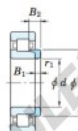

Roulement à rouleaux HJ206-JTEKT - HJ206-JTEKT

<https://www.123roulement.be/roulement-palier/roulement-rouleaux/rouleaux/hj206-jtekt>

Thrust collars for cylindrical roller bearings — Koyo

Thrust collar

Boundary dimensions (mm)					Thrust collar No.	[Refer.] Mass (kg)	Applicable bearing No.	
d	d ₁	B ₁	B ₂	r ₁ max.			NJ	NJ
30	41.8	4	8.25	0.6	HJ206	0.025	NJ206	NJ206