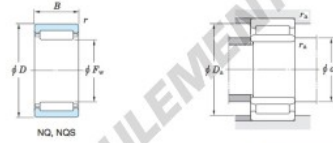

Roulement à aiguilles 16NQ2316-JTEKT - 16NQ2316-JTEKT

<https://www.123roulement.be/roulement-palier/roulement-aiguilles/aiguilles/16nq2316-jtekt>

Machined ring needle roller bearings ————— Koyo
F_W 29 – 37 mm

Without inner ring

Boundary dimensions (mm)				Basic load ratings (kN)		Limiting speeds¹⁾ (min⁻¹)		Bearing No.
F_w	d	D	B	C_r	C_{0r}	Oil lub.	Without inner ring	
16	—	23	16	—	13.1	16.4	27 000	16NQ2316
Mounting dimensions (mm)				(Refer.) Mass (kg)		(Refer.) Applicable inner ring No.		
With inner ring				Without inner ring	With inner ring			
d₁	D₁	r₁		0.016	—			
max.	max.	max.						
—	20	0.5						

CARACTÉRISTIQUES PRODUIT

Marque	JTEKT
N° Ean13	3616060465511
Diam. intérieur	16 mm
Diam. extérieur	23 mm
Épaisseur	16 mm
Poids	18 g
Conditionnement	1

contact@123roulement.be

02 808 18 02

CRT4 de Lesquin 60 Rue Du Haut De Sainghin 59273 Fretin FRANCE