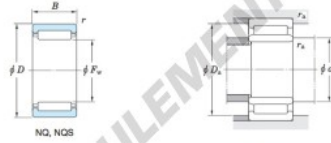

Roulement à aiguilles NQ20-20-JTEKT - NQ20-20-JTEKT

<https://www.123roulement.be/roulement-palier/roulement-aiguilles/aiguilles/nq20-20-jtekt>

Machined ring needle roller bearings **Koyo**
F_W 29 ~ 37 mm

Without inner ring

Boundary dimensions (mm)				Basic load ratings (kN)		Limiting speeds¹⁾ (min⁻¹)		Bearing No.
F_w	d	D	B	C_r	C_{0r}	Oil lub.	Without inner ring	
20	—	28	20	14.4	23.0	23 000	NQ20/20	
Mounting dimensions (mm)				(Refer.) Mass (kg)		(Refer.) Applicable inner ring No.		
With inner ring				Without inner ring	With inner ring			
	d_a min.	D_a max.	r_a max.	—	0.038			
	—	26	0.3					

CARACTÉRISTIQUES PRODUIT

Marque	JTEKT
N° Ean13	3663952477435
Diam. intérieur	20 mm
Diam. extérieur	28 mm
Épaisseur	20 mm
Poids	38 g
Conditionnement	1

contact@123roulement.be

02 808 18 02

CRT4 de Lesquin 60 Rue Du Haut De Sainghin 59273 Fretin FRANCE