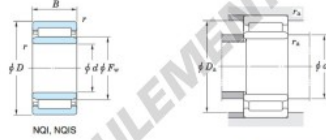

Roulement à rouleaux NQI203220AD-NTN - NQI203220AD-NTN

<https://www.123roulement.be/roulement-palier/roulement-rouleaux/rouleaux/nqi203220ad-ntn>

Machined ring needle roller bearings
F_w 29 – 37 mm
With inner ring

F_w	Boundary dimensions (mm)					Basic load ratings (kN)		Limiting speed¹⁾ Oil lub.	Bearing No. Without inner ring
	d	D	B	B₁	r_{min}	C_r	C_{10r}		
24	20	32	20	20	0.3	17.3	26.5	19 000	—
		Mounting dimensions (mm)			(Refer.) Mass (kg)		(Refer.) Applicable inner ring No.		
		With inner ring			Without inner ring	With inner ring			
		d₁	D₁	r₁	—	0.062	20FRM3220AD		
		NQI203220AD	22	30	0.3				

CARACTÉRISTIQUES PRODUIT

Marque	NTN
N° Ean13	3663952482347
Diam. intérieur	20 mm
Diam. extérieur	32 mm
Épaisseur	20 mm
Poids	62 g
Conditionnement	1
Norme	Sans norme

contact@123roulement.be

02 808 18 02

CRT4 de Lesquin 60 Rue Du Haut De Sainghin 59273 Fretin FRANCE