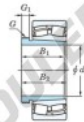

Roulement à rotules sur rouleaux 24156RHAK-AH24156-JTEKT - 24156RHAK-AH24156-KOYO

<https://www.123roulement.be/roulement-palier/roulement-rouleaux/rotules/24156rhak-ah24156-koyo>

Boundary dimensions

CARACTÉRISTIQUES PRODUIT

Marque	JTEKT
N° Ean13	3616060794550
Diam. intérieur	260 mm
Diam. extérieur	460 mm
Epaisseur	180 mm
Vitesse limite	660 rpm
Charge dynamique	3320 kN
Charge statique	5240 kN
Conditionnement	1

contact@123roulement.be

02 808 18 02

CRT4 de Lesquin 60 Rue Du Haut De Sainghin 59273 Fretin FRANCE