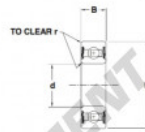

Roulement à bille simple rangée 1652-SS-NICE - 1652-SS-NICE

<https://www.123roulement.be/roulement-palier/roulement-bille/simple-rangee/1652-ss-nice>

1600 Series™ Precision Ground Radial Bearings (con't)

SUFFIX						PRINCIPLE DIMENSIONS	
BEARING	DOUBLE SEAL	SINGLE SEAL	DOUBLE SHIELD	SINGLE SHIELD	OPEN	BORE d (in) (mm)	O.D. D (in) (mm)
						+0.000 +0.000 -0.0005 -0.013	+0.000 +0.000 -0.0005 -0.013
1652™				SS		1.1250 28.575	2.3000 58.500
BASIC LOAD RATINGS			WEIGHT	ABUTMENT AND FILLET DIMENSIONS			
WIDTH B (in) (mm)	DYNAMIC C (lbs) (N)	STATIC C₀ (lbs) (N)	W⁰ (kg)	d_a min (in) (mm)	D_a max (in) (mm)	r max (in) (mm)	
0.6250 15.875	3864 17195	2120 9434	0.38 0.17	1.375 34.93	2.244 57.00	0.035 0.89	

CARACTÉRISTIQUES PRODUIT

Marque	NICE
N° Ean13	3663952557861
Diam. intérieur	28.575 mm
Diam. extérieur	63.5 mm
Épaisseur	15.875 mm
Poids	170 g
Conditionnement	1

contact@123roulement.be

02 808 18 02

CRT4 de Lesquin 60 Rue Du Haut De Sainghin 59273 Fretin FRANCE