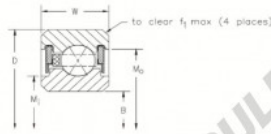

Roulement à bille simple rangée JA055-XP0-RBC - JA055-XP0-RBC

<https://www.123roulement.be/roulement-palier/roulement-bille/simple-rangee/ja055-xp0-rbc>

SEALED (MOLDED) 4-POINT CONTACT, X-TYPE
THIN SECTION BALL BEARINGS

PART NUMBER*	NOMINAL DIMENSIONS							
	B Size	D Outside Diameter	W Width	M ₁	M ₂	f ₁ Housing Fillet	Ball Diameter	
JA055XP0RBC	5.5000 139.700	8.0000 152.400	0.2500 6.350	5.625 143.64	5.843 146.41	0.025 0.64	3/8	