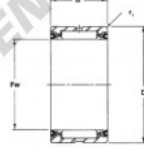

Douille à aiguilles SJ7315-SS-RBC - SJ7315-SS-RBC

<https://www.123roulement.be/roulement-palier/roulement-aiguilles/douille/sj7315-ss-rbc>

Precision Ground Heavy Duty Needle Roller Bearings with Seals

All dimensions in inches.

CARACTÉRISTIQUES PRODUIT

Marque	RBC
N° Ean13	3663952531595
Diam. intérieur	44.45 mm
Diam. extérieur	58.738 mm
Épaisseur	31.75 mm
Poids	227 g
Conditionnement	1

contact@123roulement.be

02 808 18 02

CRT4 de Lesquin 60 Rue Du Haut De Sainghin 59273 Fretin FRANCE